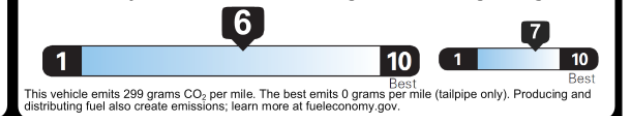

EXTERIOR

Manual Folding
Power Outside Mirrors w/ Integrated Turn Signal
Front and Rear Bumper w/ Black Fascia Accent
LED Low & High Beam Headlight
LED Daytime Running Lights
Roof Rails

+See your Dealer for terms, conditions and limitations

++Optional equipment replaces standard equipment where applicable

**State laws may apply. Review before using

Manufacturer's Suggested Retail Base Price:	$28,160.00
Options Included by Manufacturer	
SR AWD Premium Package	1,600.00
Panoramic Moonroof	
Bose 10 Speaker Audio w/ Headrest Speaker Driver & Passenger Heated Steering Wheel	
Cold Weather Package	300.00
Heated Front Seats	
Heated Mirrors	
Rear Floor Heater Ducts	
Splash Guards	255.00
Crossbars	365.00
Premium Paint	450.00
Carpeted Floor Mats	205.00
Accessory 19" Alloy Wheels	620.00

DESTINATION CHARGES 1,495.00

Total $33,450.00

EPA DOT Fuel Economy and Environment Gasoline Vehicle

Fuel Economy
30 MPG
combined city/hwy 27 city 34 highway
3.3 gallons per 100 miles

Small SUVs range from 14 to 125 MPG. The best vehicle rates 146 MPGe.

You Save $250
in fuel costs over 5 years compared to the average new vehicle.

Annual fuel cost $1,650

Fuel Economy & Greenhouse Gas Rating (tailpipe only) Smog Rating (tailpipe only)

fueleconomy.gov

Calculate personalized estimates and compare vehicles

GOVERNMENT 5-STAR SAFETY RATINGS

Overall Vehicle Score Not Rated
Based on the combined ratings of frontal, side and rollover. Should ONLY be compared to other vehicles of similar size and weight.

Frontal Crash	Driver Passenger	Not Rated

Based on the risk of injury in a frontal impact. Should ONLY be compared to other vehicles of similar size and weight.

Side Crash	Front seat Rear seat	Not Rated

Based on the risk of injury in a side impact.

Rollover	Not Rated

Based on the risk of rollover in a single-vehicle crash.

Star ratings range from 1 to 5 stars (★★★★★) with 5 being the highest.

Source: National Highway Traffic Safety Administration (NHTSA)
www.safercar.gov or 1-888-327-4236

This Vehicle qualifies for Nissan's

Security+Plus Extended Protection Plan

The only service agreement backed by Nissan Extended Services North America!
Ask your dealer for details, or call 1-800-NISSAN-1 for more information

DELIVERY

VEHICLE COLORS:
EXT: ASPEN WHITE TRI
INT: SPORT

FINAL ASSEMBLY POINT:
AGUAS (ABV.)MEX
TRANSPORT METHOD:
TRUCK

DEALER:
FIESTA NISSAN
2005 SAINT MICHAELS DRIVE
SANTA FE NM 87505

VIN: 3N8AP6DD3TL314303
EMS: 50 STATE EMISSIONS
MDL: 21416-314303 QAC-Z
OPT: B-P04X01B92B93C03E09 L95W10

20250819224206AS5546

*Does not include dealer installed options and accessories, local taxes or license fees. This label has been applied pursuant to federal law. Do not remove prior to delivery to the ultimate purchaser.

**Not actual Monroney Label. Provided for informational purposes only. Vehicle features, pricing and other information subject to change, may vary from actual vehicle content and/or Monroney label description. While Nissan makes reasonable efforts to ensure accuracy of information, Nissan is not responsible for changes, errors or omissions. See actual vehicle and/or verify information in question with your Nissan dealer.